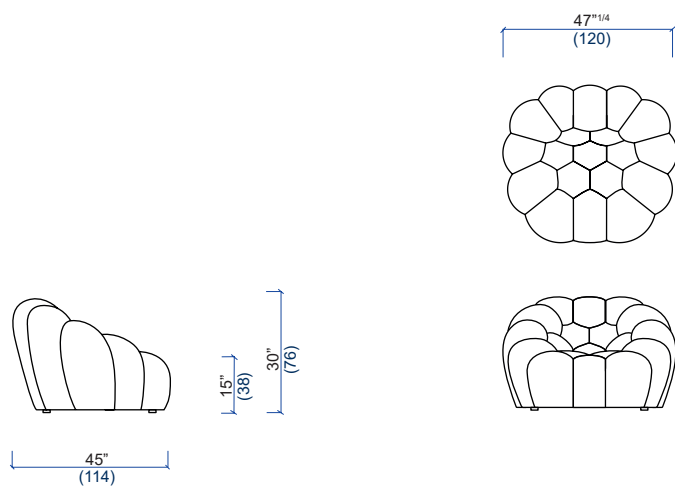

99 Coussin carré
Square cushion
Cojín cuadrado

BUBBLE

design Sacha LAKIC

rochebobois
PARIS

10 Fauteuil
Armchair
Sillón